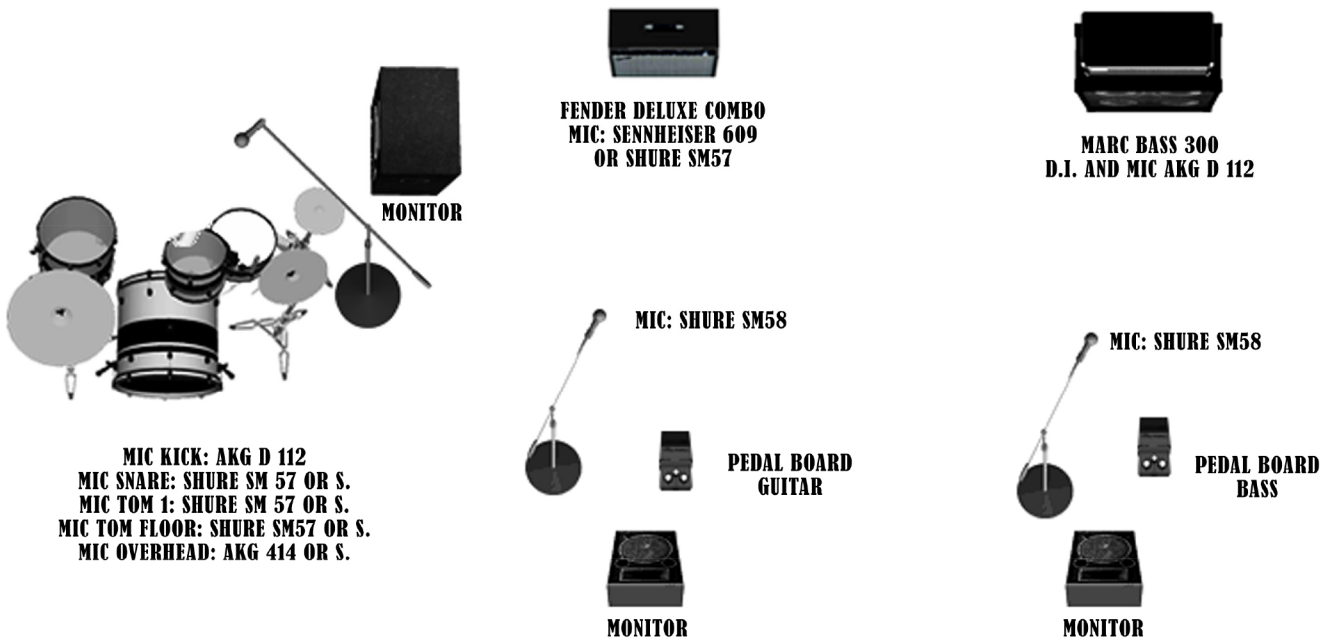

JOHNNY DALBASSO STAGE PLAN

JOHNNY DALBASSO STAGE PLAN

Lead Voice: Shure sm 58 and 57

Choir: Shure sm 58 or sm 57

Guitar amp: Fender Deluxe combo- Mic: Sennheizer 609 or Shure sm 57

Bass Amp: D.I. and Mic AKG D 112

Drums:

- Kick: AKG D 112
- Snare: Shure sm 57 or s.
- Tom 1: Shure sm 57 or s.
- Tom Floor: Shure sm 57 or s.
- Overhead: AKG 414

N. 3 monitor