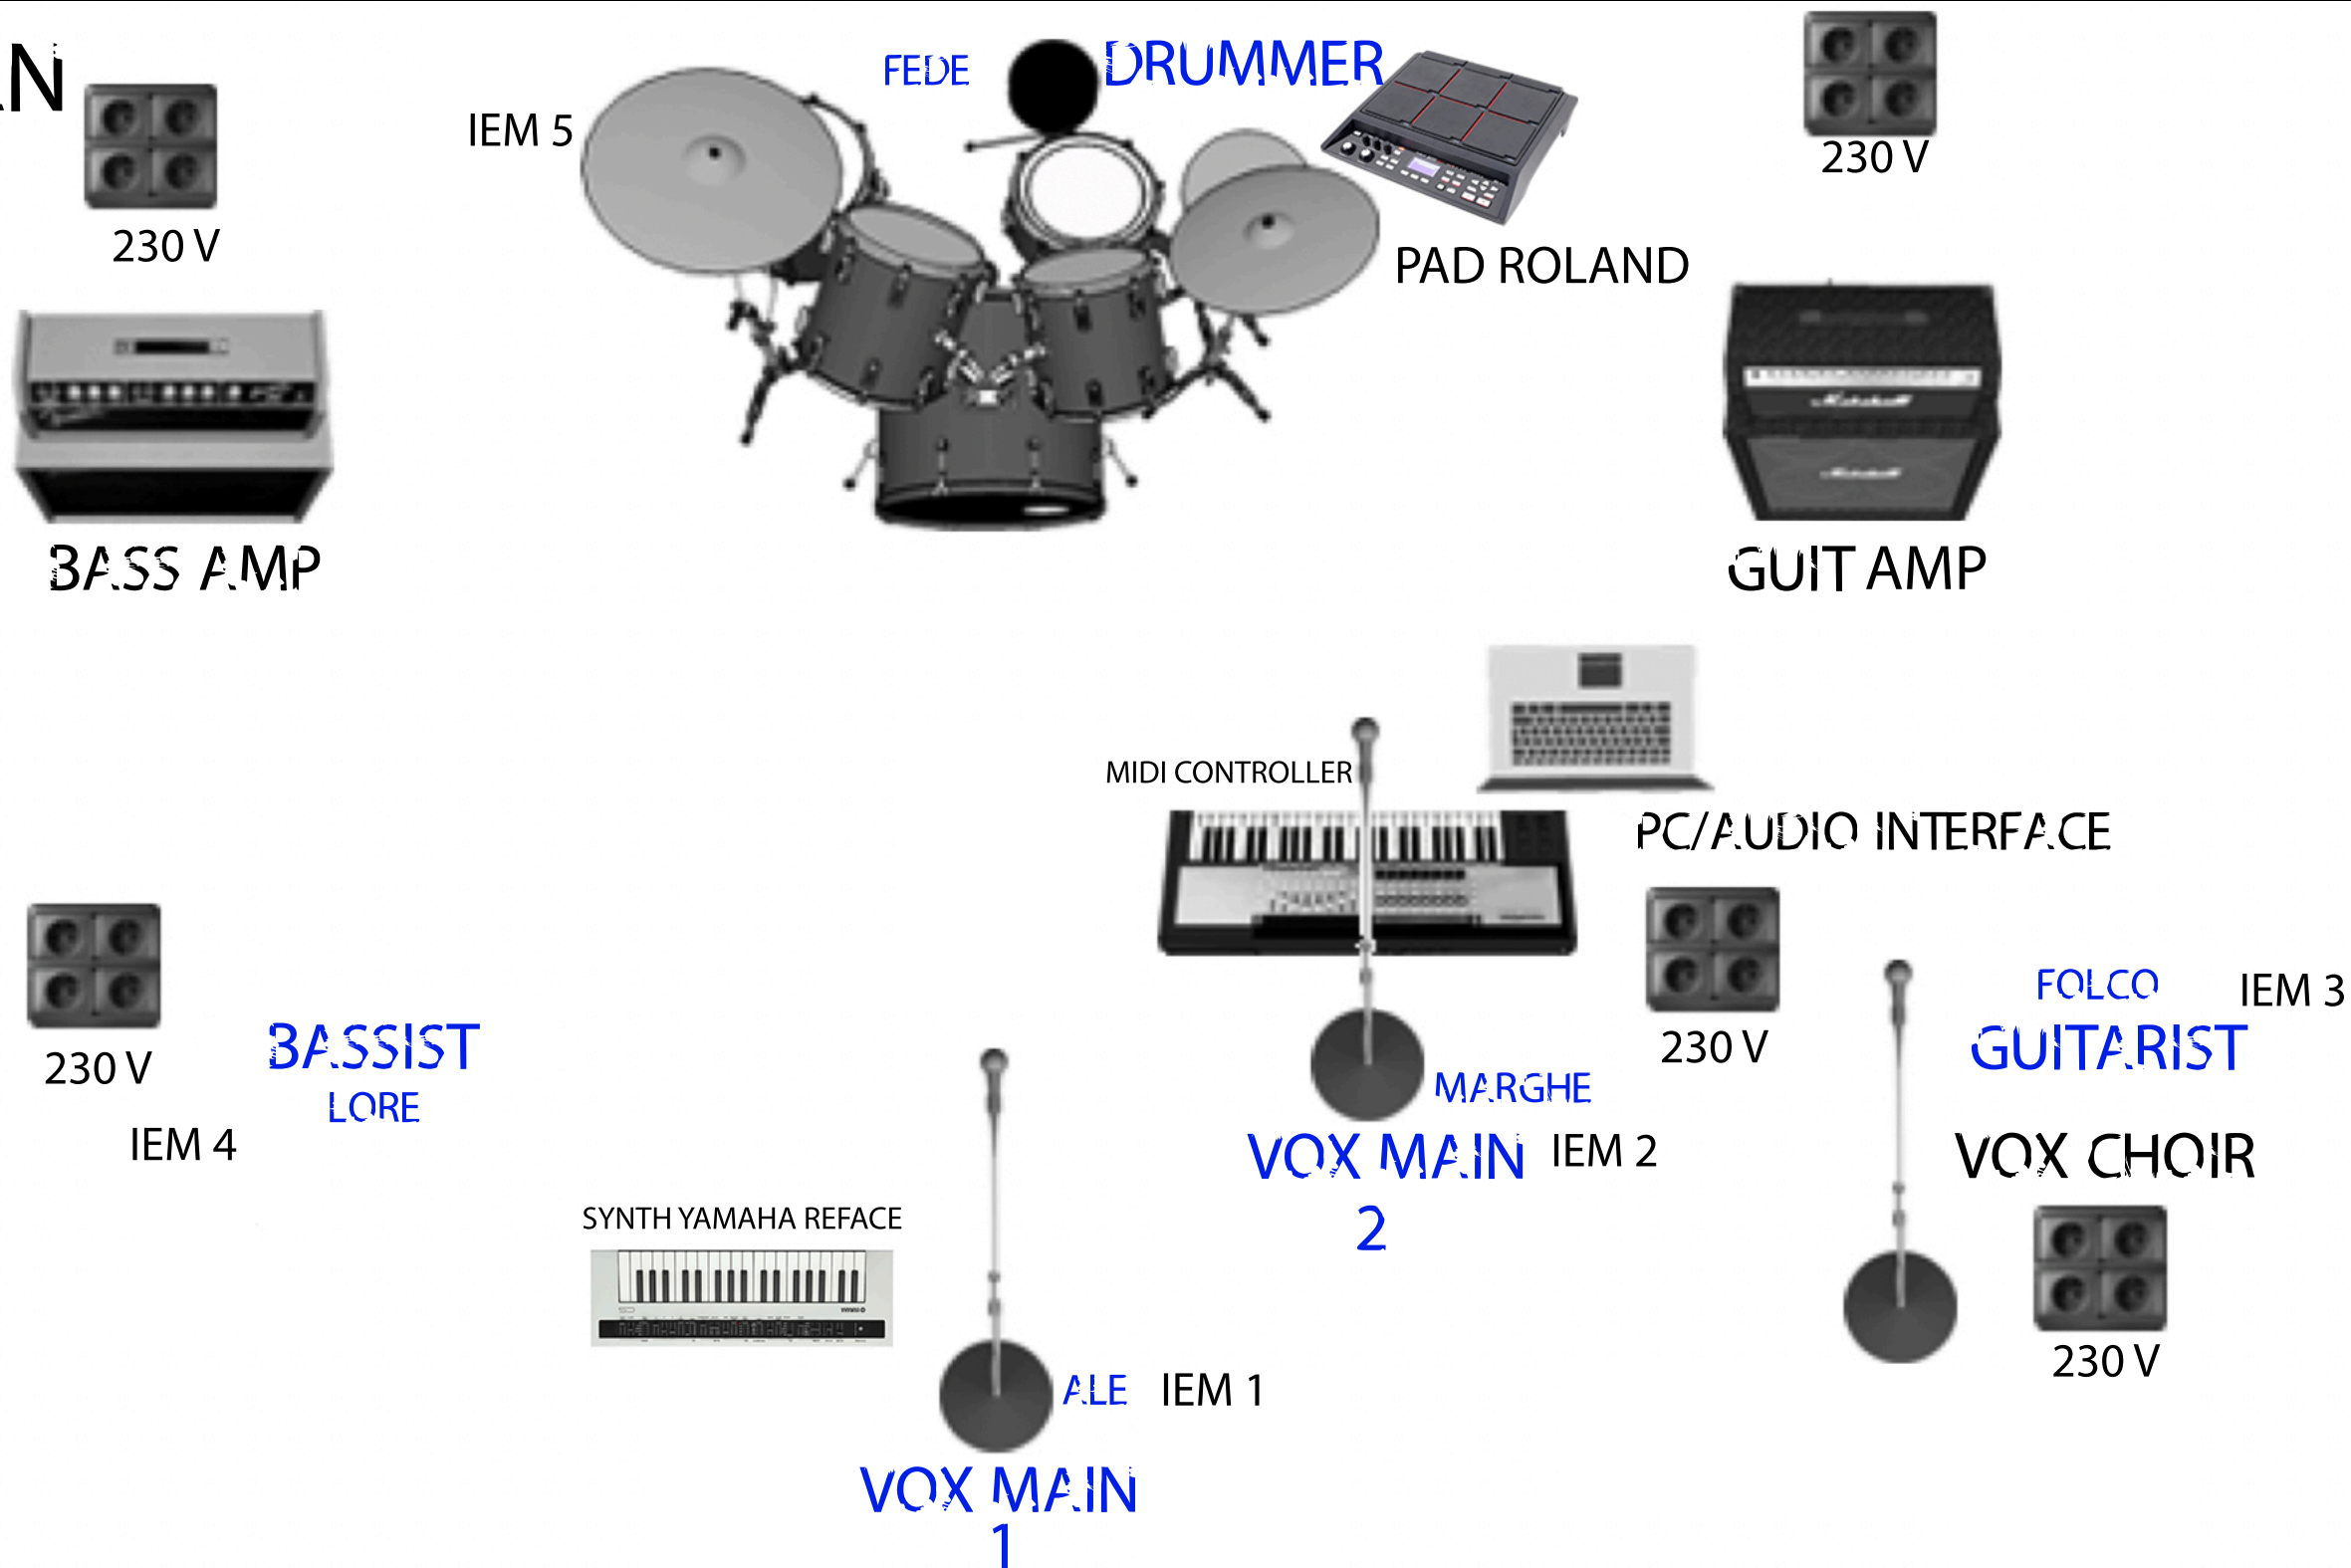

# B L U A G A T A

**INPUT LIST**

- KICK IN
- SNARE TOP
- TOM 1
- FLOOR TOM 1
- FLOOR TOM 2
- OH L
- OH R
- BASS LINE

- BASS MIC
- GUIT. EL.
- VOX MAIN 1
- VOX MAIN 2
- VOX CHOIR
- PC/AUDIO INTER. (D.I.)
- CLICK
- SYNTH YAMAHA (MONO)
- PAD ROLAND

**OUTPUT LIST**

- IEM 1
- IEM 2
- IEM 3
- IEM 4
- IEM 5
- DELAY

**BAND**

ALESSIA - VOX MAIN 1  
 MARGHERITA - VOX MAIN 2  
 FOLCO - GUITAR  
 LORENZO - BASS  
 FEDERICO - DRUMS

**CONTACT**

FOLCO 3403060561