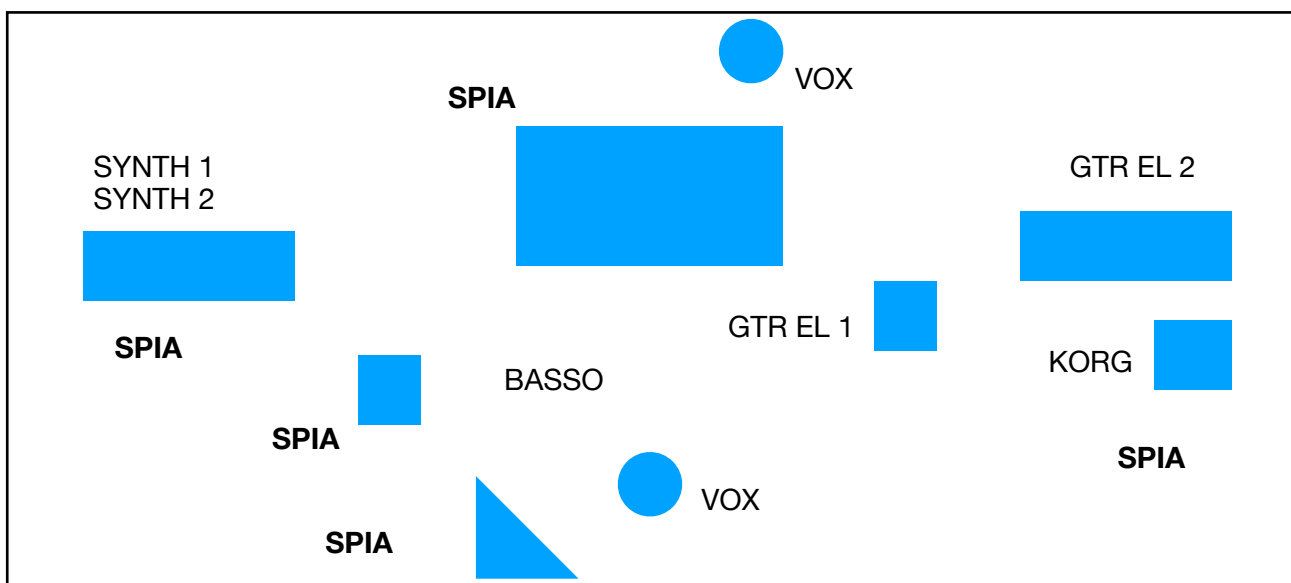

SPAZIOCALMO TECH RIDER

CHANNEL	INST		OUT (spie)
1	KICK		
2	SNARE		
3	HAT		
4	TOM 1		
5	TIMPANO		
6	RIDE		
7	BASSO		
8	GTR EL 1	Amp	VOX, DRUMS, BASSO, GTR 1/2
9	GTR EL 2	Amp	VOX, DRUMS, BASSO, GTR 1/2
10	SYNTH JUNO L	DI	
11	SYNTH JUNO R	DI	

13	MINOLOGUE	DI	
14	VOX 1		VOX, DRUMS, BASSO, GTR 1/2
15	VOX 2	Drums	VOX, DRUMS, BASSO, GTR 1/2

Per info tecniche:
 Matteo 3394037339
 info@petricoresounds.com