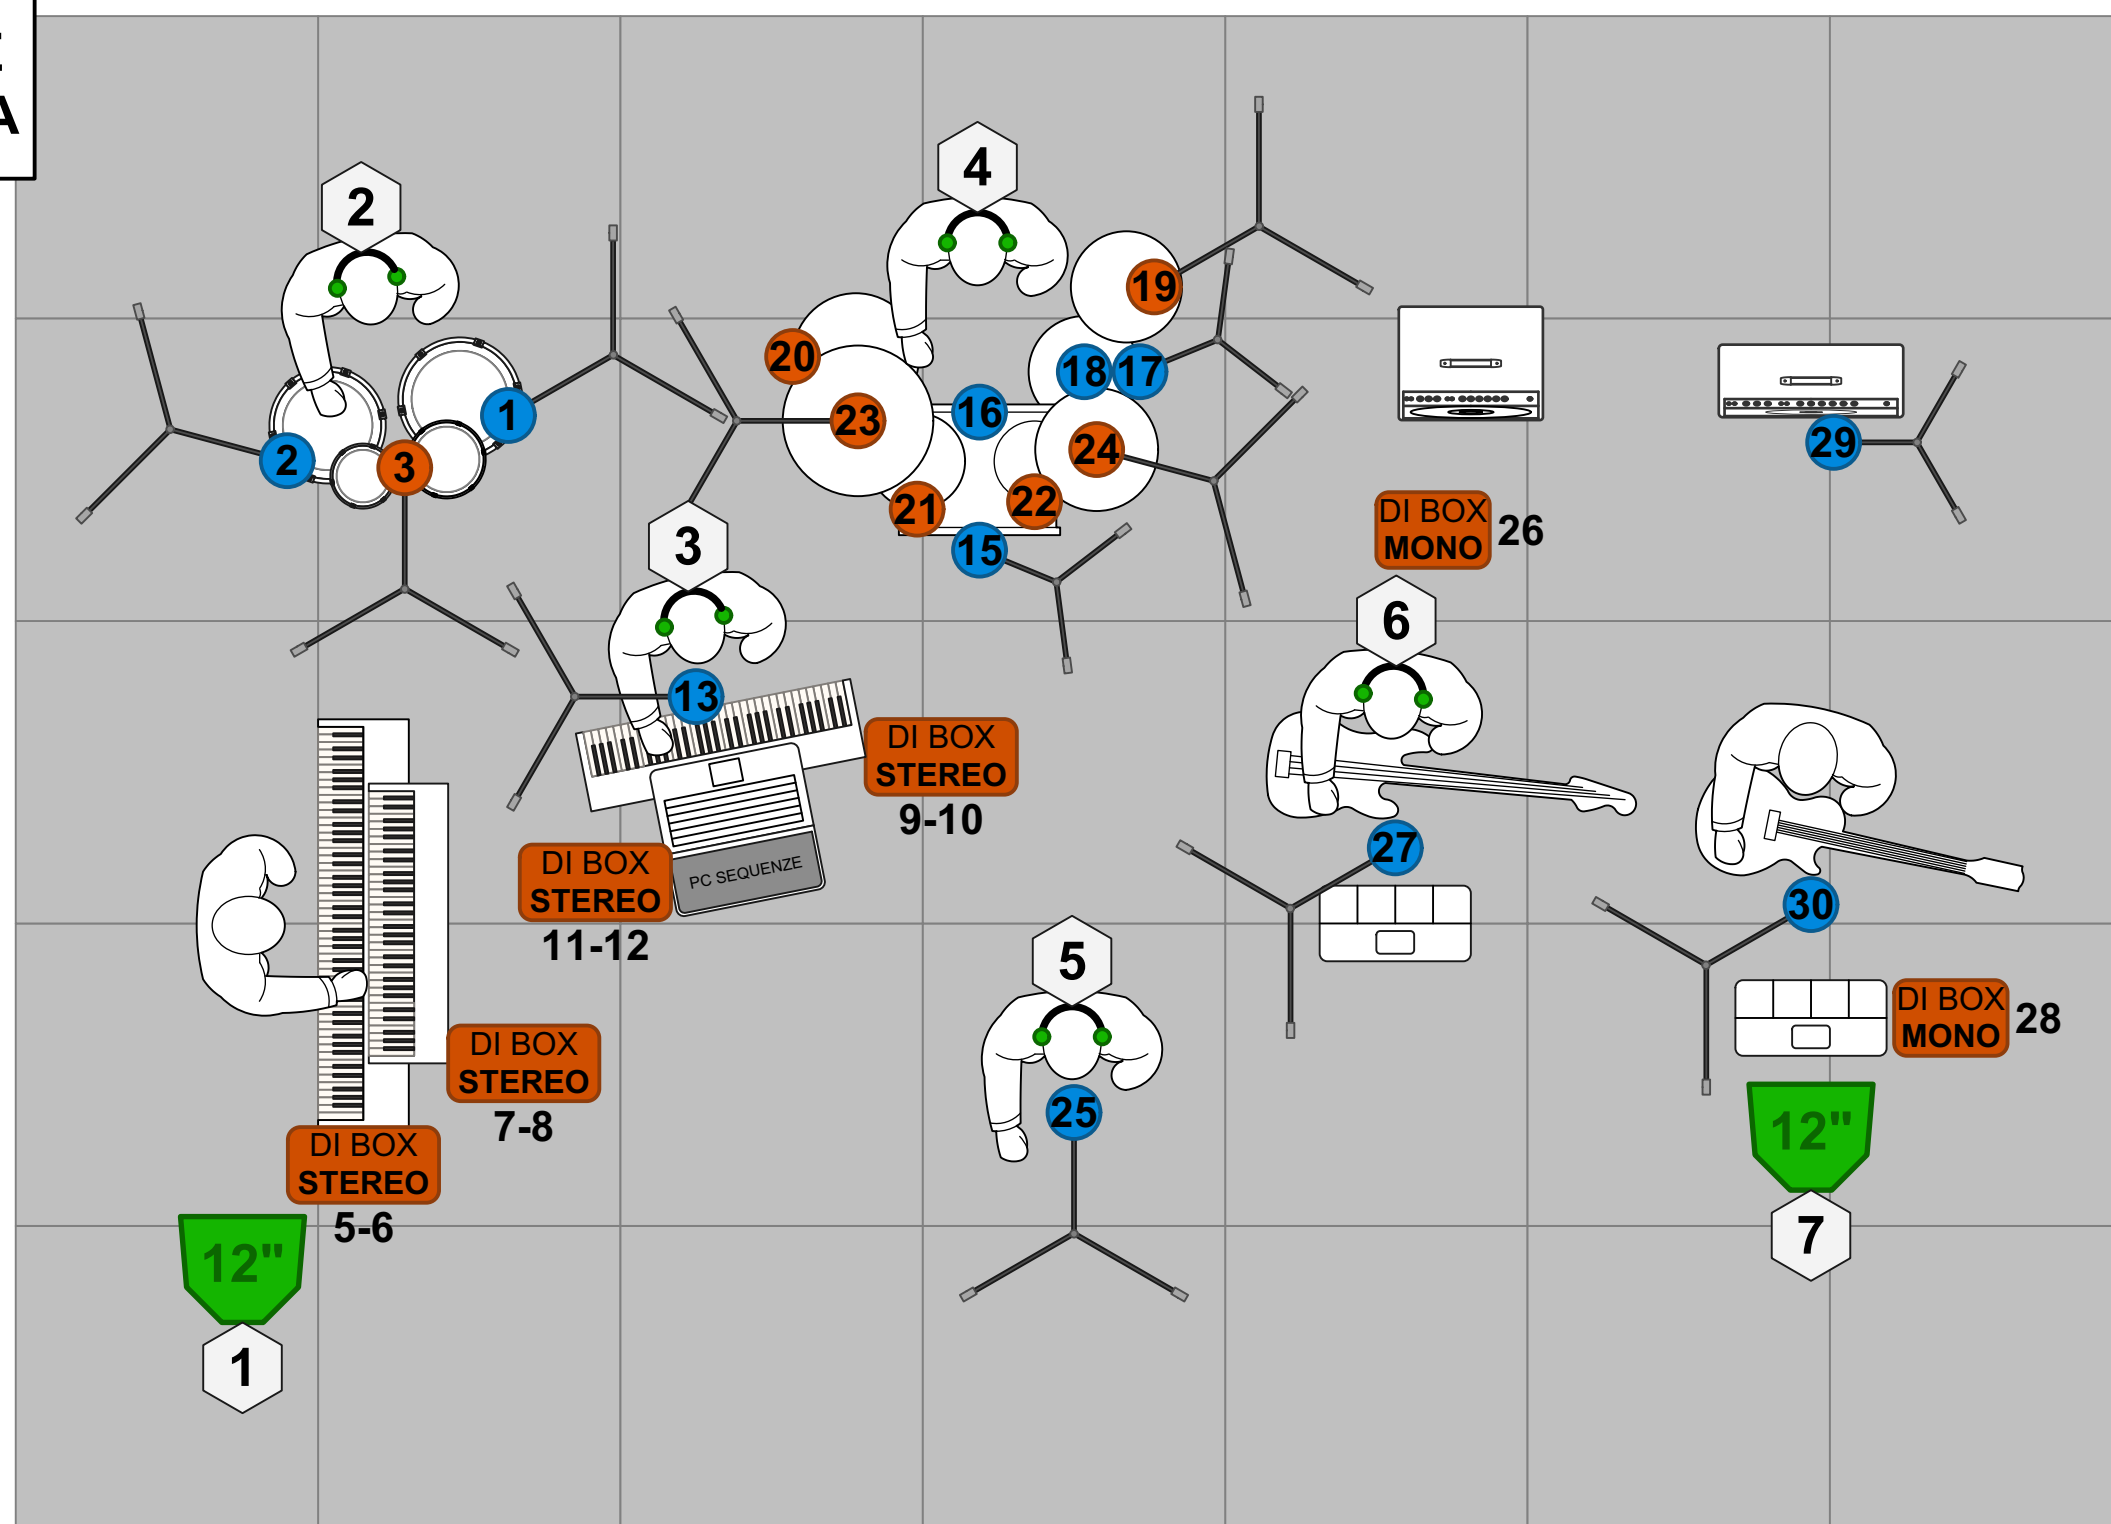

BANDA POPOLARE DELL'EMILIA ROSSA

- ① MIX 1 (KEYS PHIS)
- ② MIX 2 (PERC IEM)
- ③ MIX 3 (KEY+PC IEM)
- ④ MIX 4 (DRUMS IEM)
- ⑤ MIX 5 (VOX IEM)
- ⑥ MIX 6 (BASS IEM)
- ⑦ MIX 7 (GTR PHIS)
- ⑧

- ① CONGA (LOW)
- ② CONGA (HIGH)
- ③ BONGOS
- ④
- ⑤ KEY 1 (L)
- ⑥ KEY 1 (R)
- ⑦ KEY 2 (L)
- ⑧ KEY 2 (R)

- ⑨ KEY 3 (L)
- ⑩ KEY 3 (R)
- ⑪ SEQ (L)
- ⑫ SEQ (R)
- ⑬ VOX (KEY 3)
- ⑭
- ⑮ KICK (IN)
- ⑯ KICK (OUT)

- ⑰ SNARE (UP)
- ⑱ SNARE (DOWN)
- ⑲ HH
- ⑳ FLOOR TOM
- ㉑ TOM (LOW)
- ㉒ TOM (HIGH)
- ㉓ OH (L)
- ㉔ OH (R)

- ㉕ VOX (MAIN)
- ㉖ BASS (DI BOX)
- ㉗ VOX (BASS)
- ㉘ GTR (DI BOX)
- ㉙ GTR (AMP)
- ㉚ VOX (GTR)
- ㉛
- ㉜