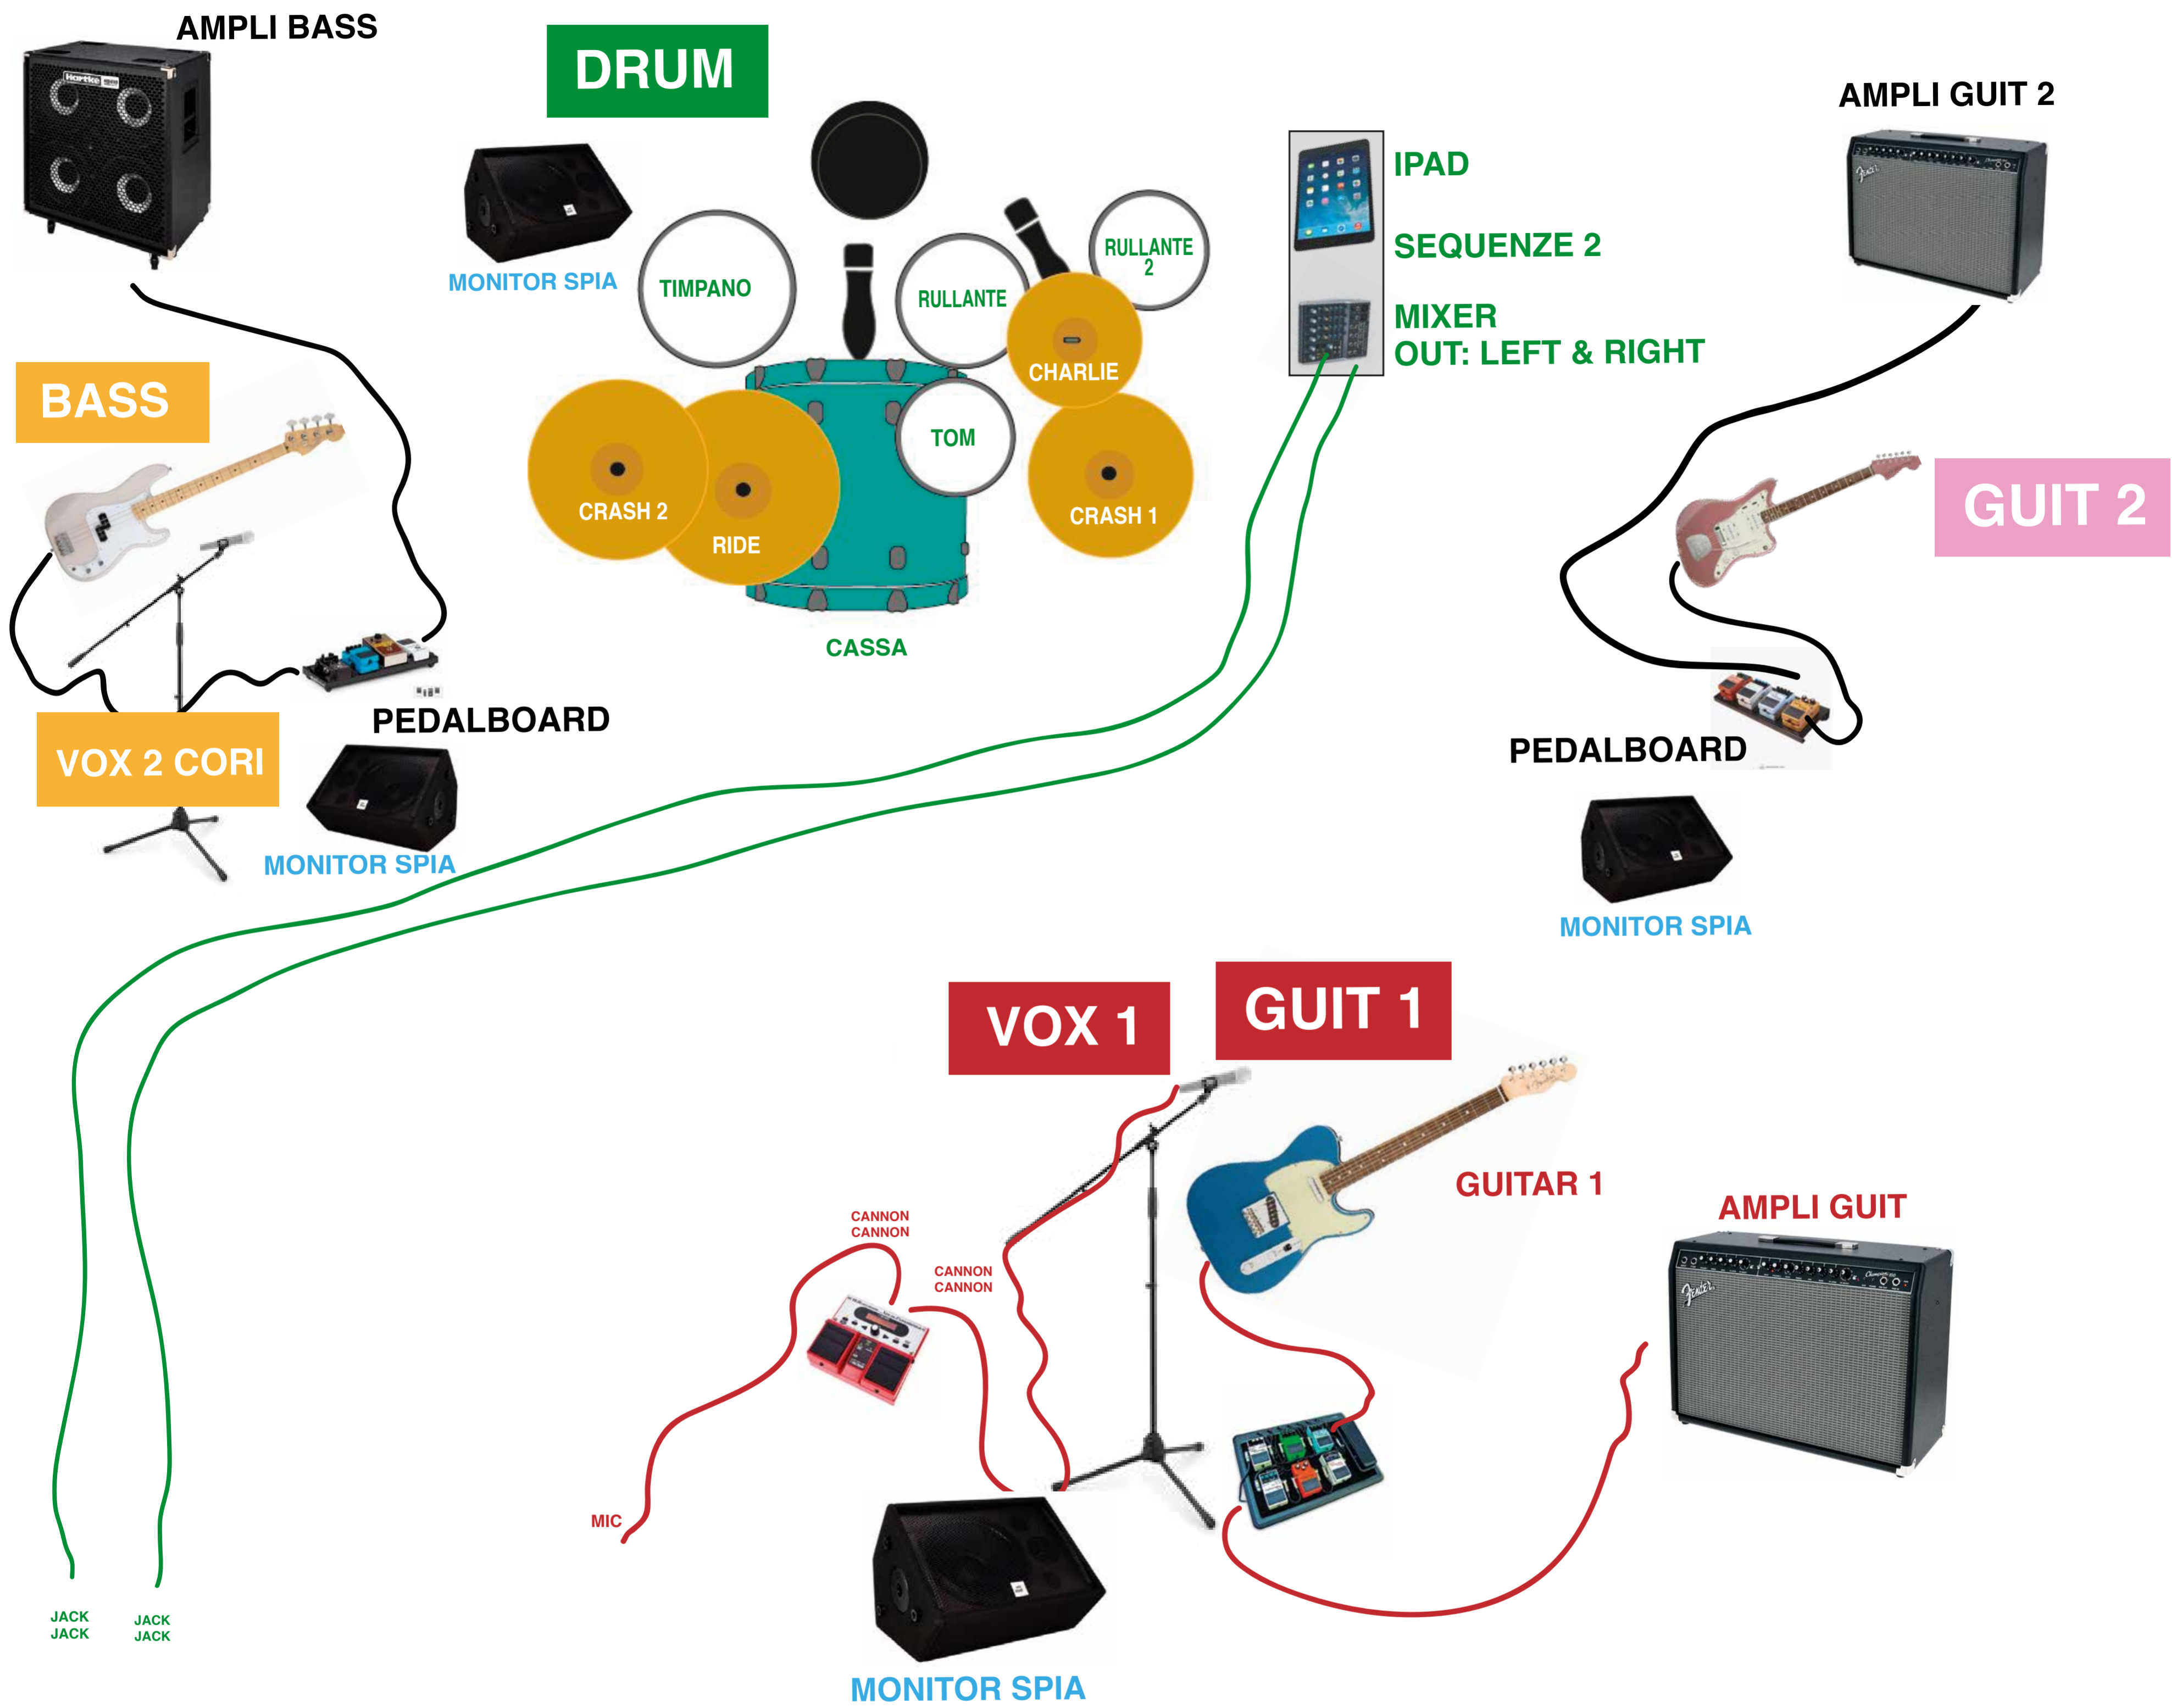

# ALFONSO CHENG BAND STAGE PLAN

CHANNEL 1	VOX 1
CHANNEL 2	GUIT 1

CHANNEL 3	SCHEDA AUDIO 2	LEFT & RIGHT
CHANNEL 4		

CHANNEL 5	VOX 2 - CORI
-----------	--------------

CHANNEL 8	GUITAR 1
CHANNEL 9	GUITAR 2
CHANNEL 10	BASS

CHANNEL 11	OVERHEAD DRUM
CHANNEL 12	KICK DRUM
CHANNEL 13	RULLANTE DRUM