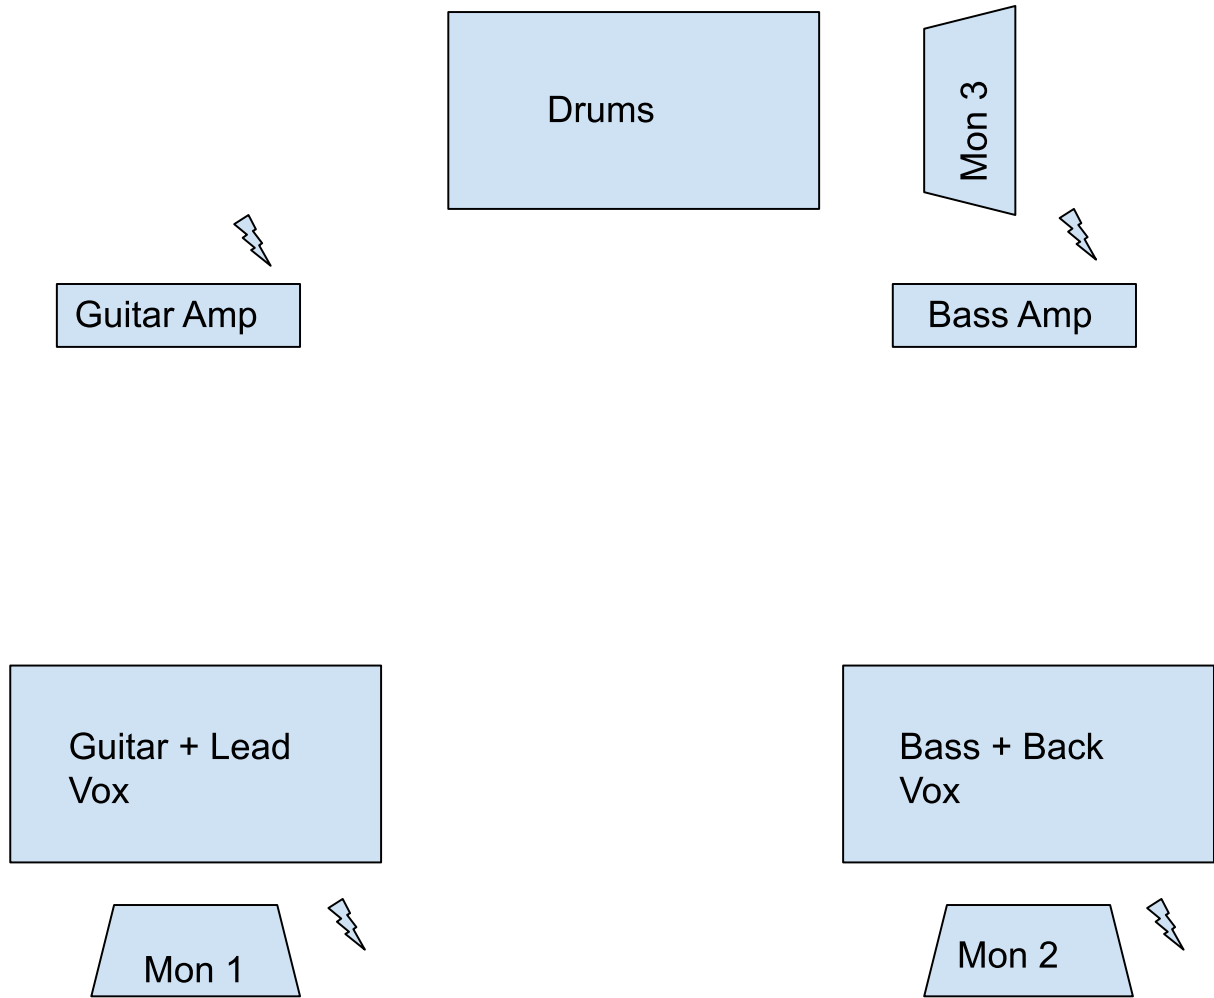

ELETTRICA STAGE PLAN

CHANNEL LIST:

01	Kick In	Shure Beta 52 + Stand
02	Snare	Shure Beta 57 + Stand
03	Hi Hat	Akg 451 + Stand
04	Tom	Sennheiser e406
05	Floor Tom	Sennheiser e405
06	Over L	AKG 414 + Stand
07	Over R	Akg 414 + Stand
08	Bass	Amp DI
09	Gtr	Shure SM57 + Stand
10	Back Vox	Shure SM58 + Stand
11	Lead Vox	Shure SM58 + Stand