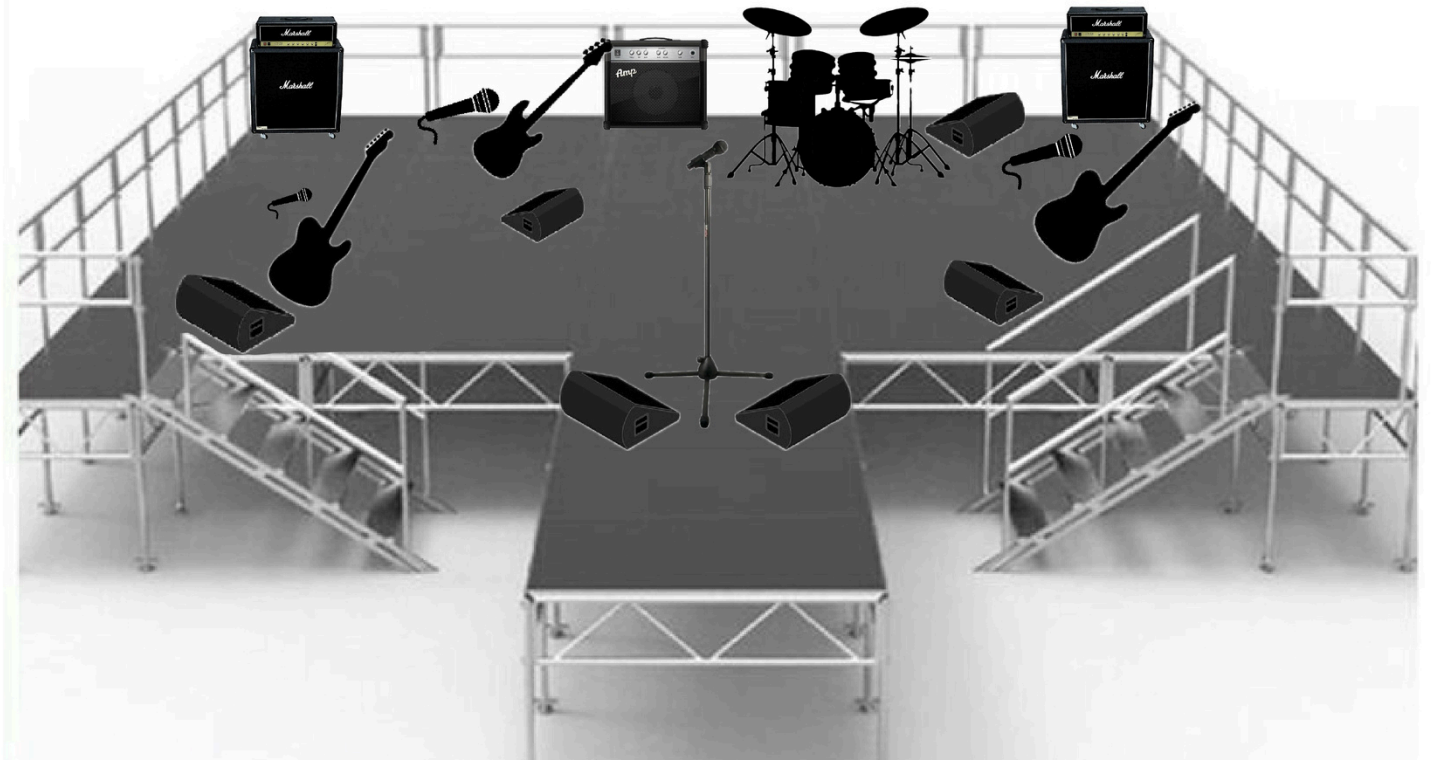

# STAGE RIDER

## *HIGH DISASTER*

- Guitar amp 1: Marshall JCM800 or similar
- Guitar amp 2: Marshall JCM800 or similar
- Bass Guitar amp: HARTKE or similar
- Drum set 3 piece: Bass drum, Tom and Floor tom
- In Ear System: Singer and Drummer