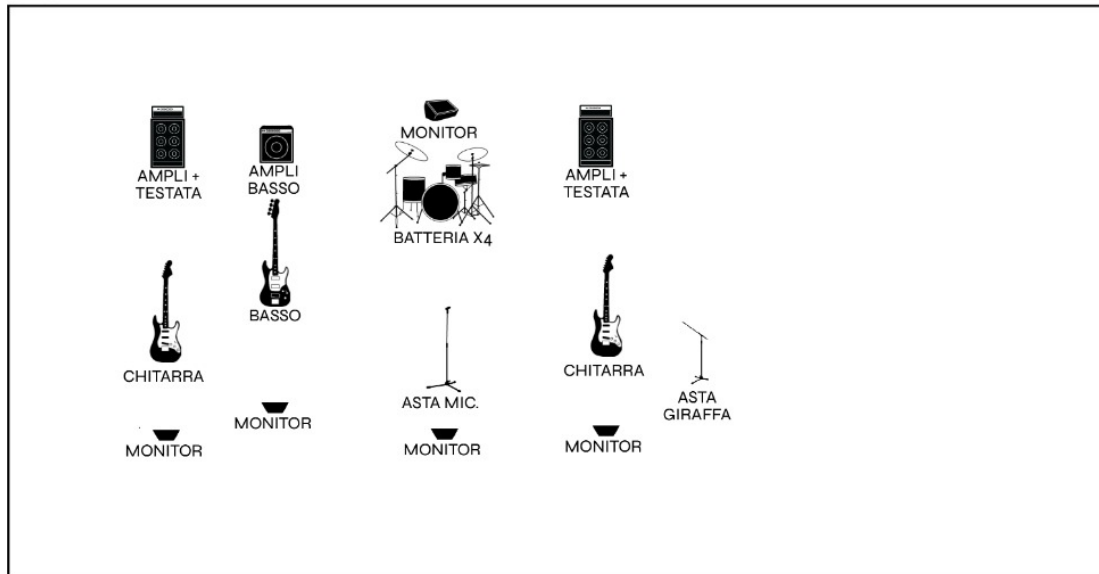

DINNER

Please provide dinner for all the crew (6 people).

BACKLINE

LEAD VOCALS

- Shure 545 SD
- TC Helicon VoiceLive Play STEREO Output (n°2 cannon output)

GUITAR 1

- 01 Gretsch Jet electromatic
- 05 Jack cable 4.5/9m
- 01 amp head Orange Rockerverb 50
- 01 Orange cabinet 2x12

GUITAR 2

BASS

- 01 Fender mustang bass PJ
- 02 jack cable 3m
- 01 amp head Gallien Krueger 1001 RB
- 01 Ampeg cabinet 4x10 4ohm 800w

DRUMS

- Complete set (bass drum, 2 toms, 1 floor tom)
- 01 Ludwig Supralite 14 x 5,5
- 03 cymbals stand
- 01 hi hat stand
- 01 drum throne
- 01 snare stand
- 01 kick pedal
- Cymbals:
 - Meinl Byzance 13' hi hat
 - Meinl pure alloy 20' crash
 - Istanbul traditional 18' crash
 - Zildjian S 20' Ride crash

STAGE PLAN

NOME BAND Sharasad
VENUE Kindergarden
DATA 18/06/2021

STAGE PLAN

CHANNEL LIST

1	Microfono voce 1	9		17	
2	Micorofono voce 2	10		18	
3	Ampli chitarra 1	11		19	
4	Ampli chitarra 2	12		20	
5	Ampli basso	13		21	
6		14		22	
7		15		23	
8		16		24	