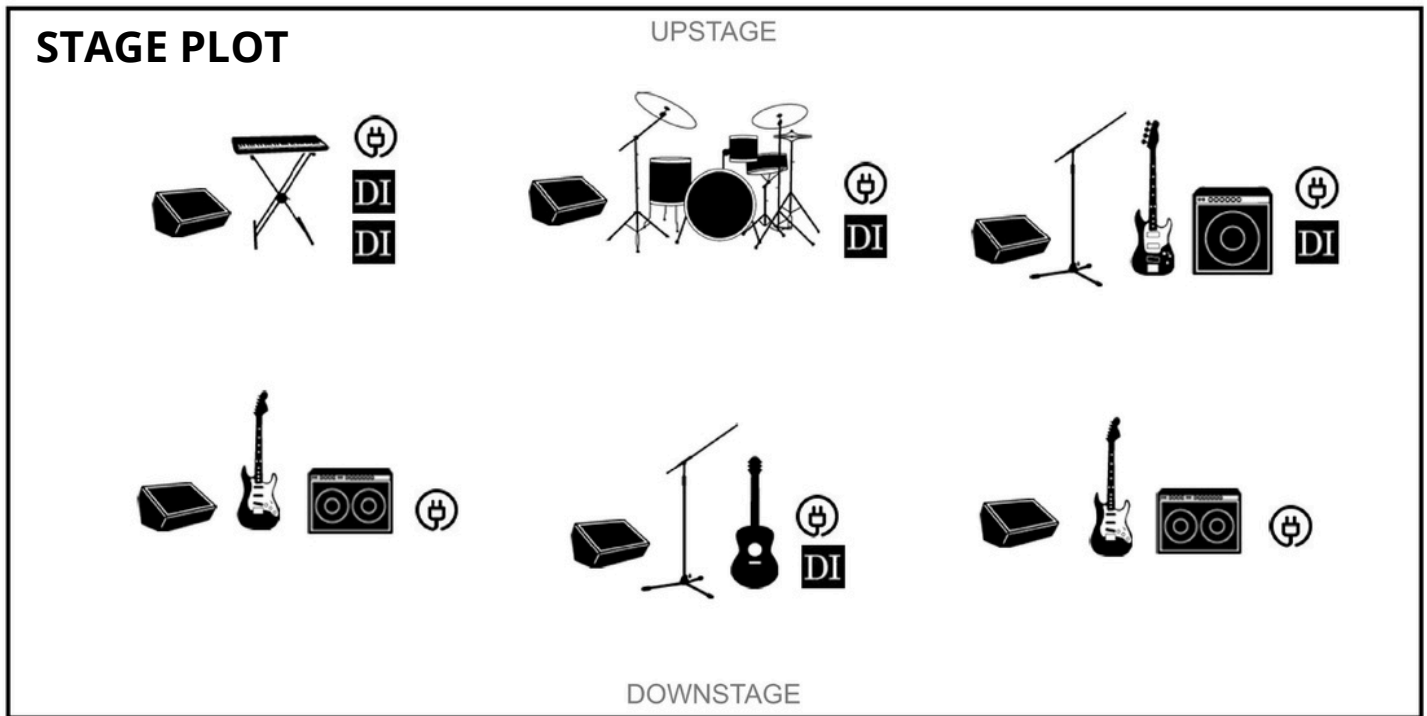

MRS. LEMON - TECHNICAL RIDER

CHANNEL LIST

CHANNEL	INPUT	MIC
1	Kick	AKG D112 or similar
2	Snare	Shure SM57 or similar
3	Tom	Audix D2 or similar
4	Floor Tom	Audix D4 or similar
5	Oh L	AKG C451 or similar
6	Oh R	AKG C451 or similar
7	HiHat	AKG C451 or similar
8	Drum Pad	DI
9	Bass	DI
10	Key 1	Stereo DI
11	Key 2	Stereo DI
12	Electr. Gtr. 1	Audix i5 or similar
13	Electr Gtr. 2	Shure SM57 or similar
14	Acoustic Gtr.	DI
15	Lead Vocal	Shure SM58 or similar
16	Back Vocal	Shure SM58 or similar